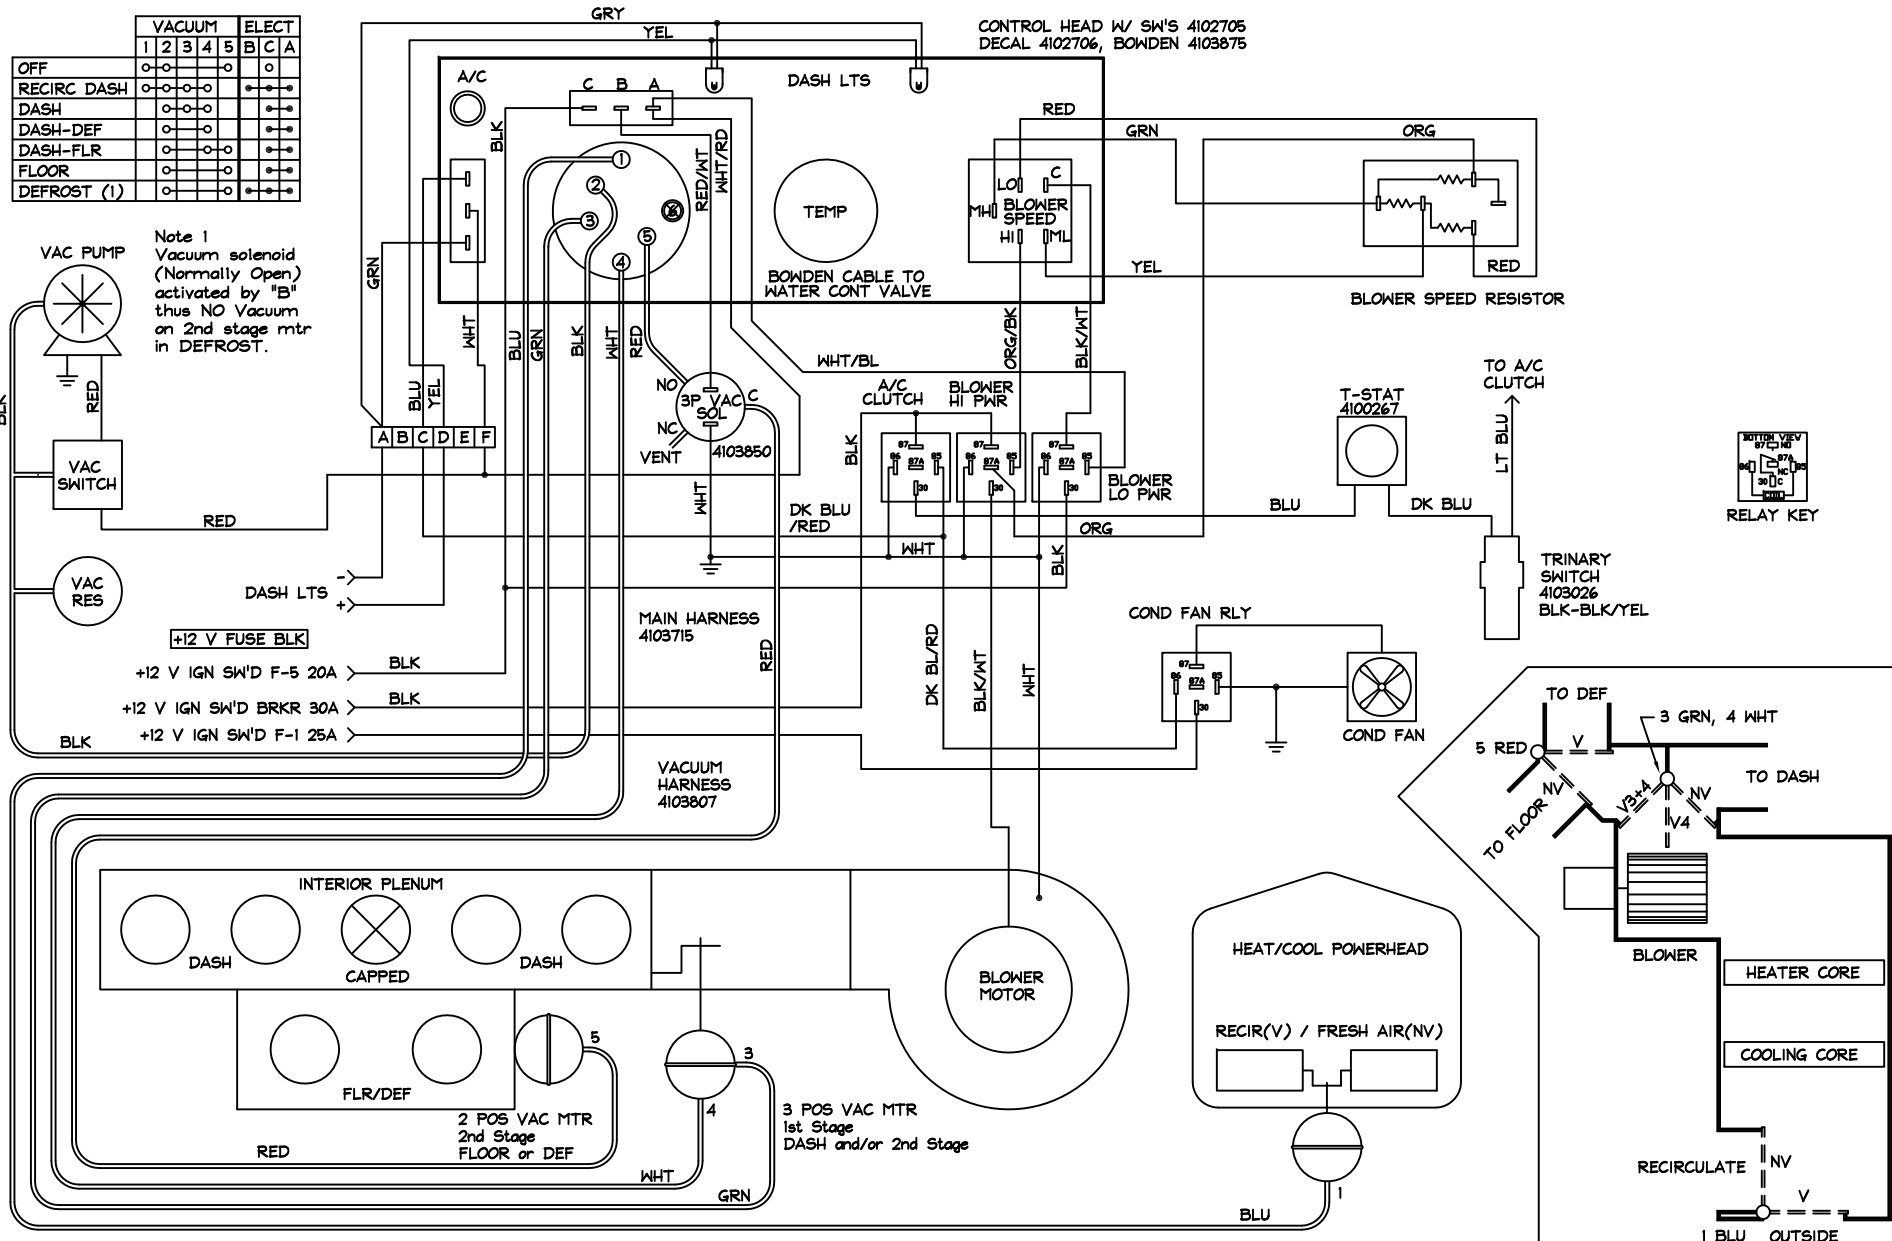

05/17/09 10:51:58 PM C:\ACAD\DRAWINGS\SAFARI_ACMEAC.DWG

Dash function icon indicates Floor-Def This position is Dash-Def	SCALE:N/A DRAWN:JIM X	PROJECT:MOTORHOME LOC:DASH A/C	TITLE:ACME A/C CONTROLS
DATE: 9/2/08	JOB NO:N/A	Safari_AcmeAC.dwg	DRG: ACME 1
			REVISION 0