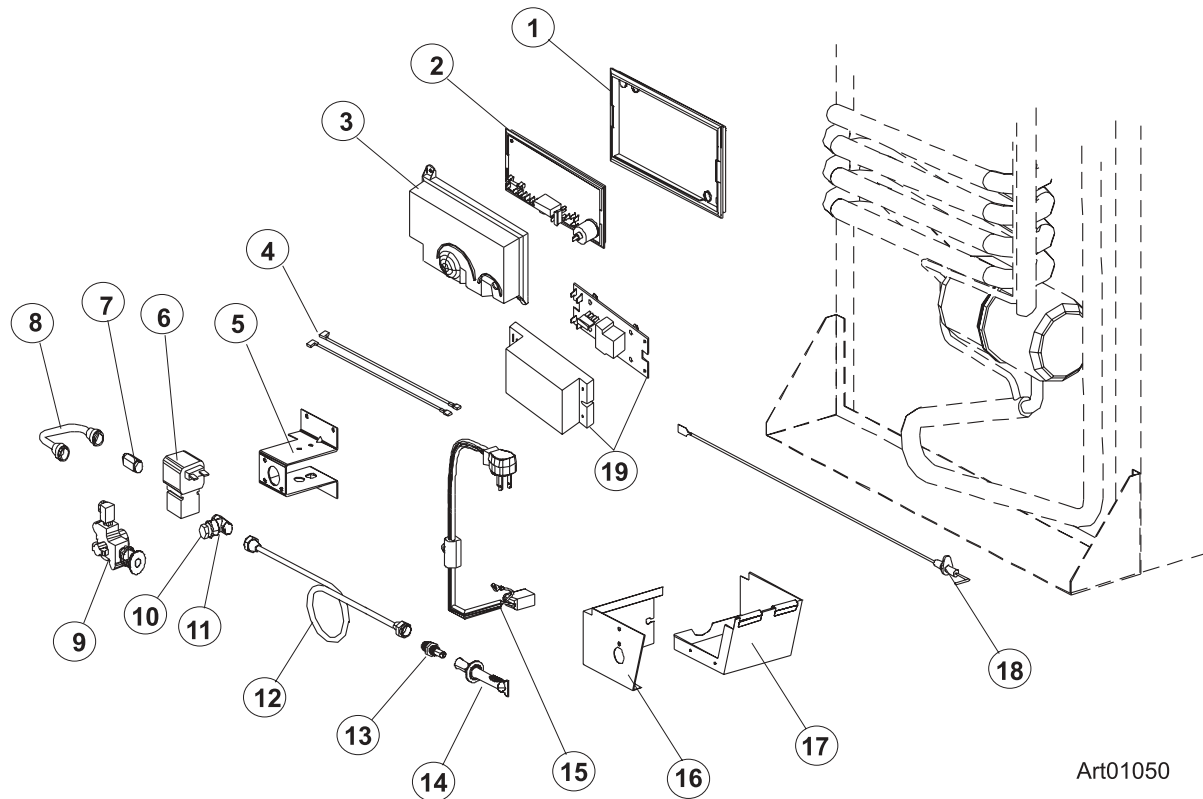

CONTROLS - REAR VIEW - 900 SERIES

Art01050

NO.	PART #	DESCRIPTION	96	96IM	98	98IM
1	618186	BASE-POWER BOARD	X	X	X	X
2	618198	POWER BOARD-EG2 (USE 625386)	EG2	EG2	EG2	EG2
	618224	POWER BOARD-EG3 (USE 625387)	EG3	EG3	EG3	EG3
3	618185	COVER-POWER SUPPLY	X	X	X	X
4	618287	WIRE-WHITE/6"/GAS VALVE (USE 621448)	X	X	X	X
5	61694022	BRACKET-MOUNTING/GAS VALVE	X	X	X	X
6	61551822	GAS VALVE-ASCO (USE 621444)	X	X	X	X
	621444	KIT-GAS VALVE/BURNER TUBE ASSY	X	X	X	X
7	61546822	CONNECTOR-MALE (NOT SHOWN)	X	X	X	X
8	61694622	UNION TUBE (NOT SHOWN)	X	X	X	X
9	61694922	MANUAL SHUT OFF VALVE ASSY-KINCO BALON (USE 621444)	X	X	X	X
10	61445322	PLUG-1/8"/FOR PRESSURE TAP	X	X	X	X
11	61594422	PRESSURE TAP	X	X	X	X
12	618252	BURNER TUBE	X	X	X	X
13	618283	ORIFICE-JEWEL ED/.015" (USE 621957)	X	X		
	618284	ORIFICE-JEWEL ED/.0155" (USE 621957)			X	X
14	61705222	BURNER ASSY-5 SLOT (USE 621957)	X	X	X	X
15	61554422	CORD-AC POWER/BLACK	X		X	
	618406	CORD-AC POWER/IM		IM		IM
16	61712637	COVER ASSY-BURNER BOX	X	X	X	X
17	61695322	BASE-BURNER BOX	X	X	X	X
18	61692222	ELECTRODE-SPARK/SENSE/SINGLE ELECTRODE/0.25"	X	X	X	X
19	618516	DAUGHTER BOARD-EG3 (NOT SHOWN)(USE 625387)	EG3	EG3	EG3	EG3
NS	618606	WIRE-EG3/12 VOLT (NOT SHOWN)	EG3	EG3	EG3	EG3
NS	618602	WIRE-EG3/GROUND (NOT SHOWN)	EG3	EG3	EG3	EG3
NS	618605	WIRE-EG3/SENSE (NOT SHOWN)	EG3	EG3	EG3	EG3