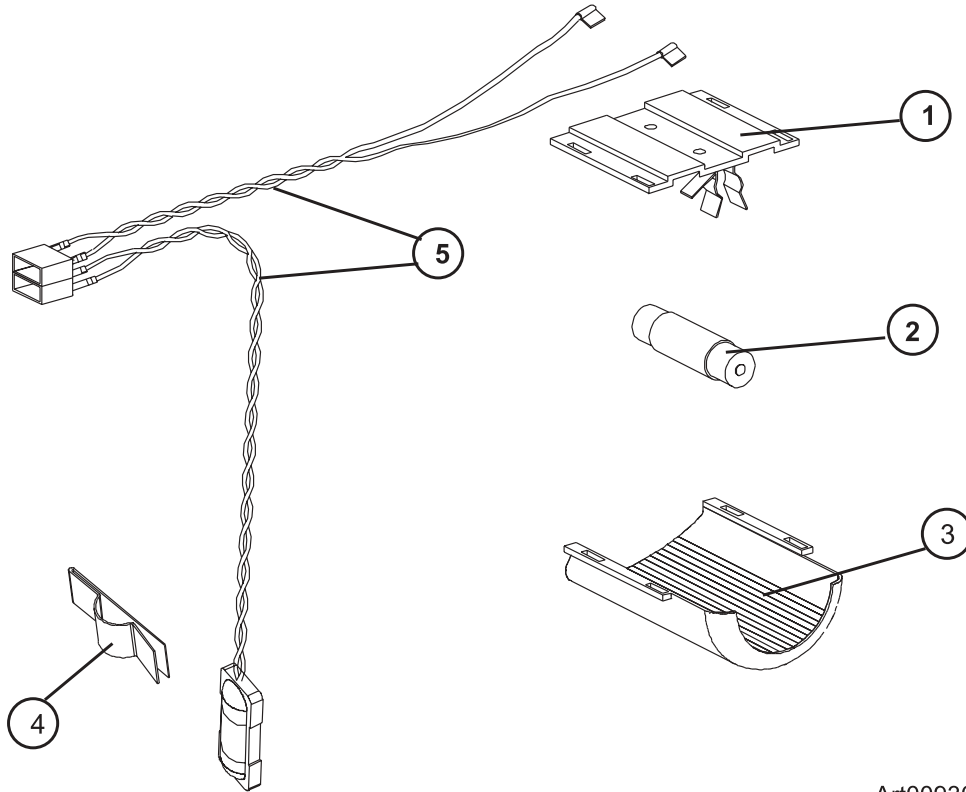

INTERIOR LIGHT & THERMISTER ASSEMBLY - 900 SERIES

Art00930A

NO.	PART #	DESCRIPTION	96	96IM	98	98IM
1	61629722	LAMP BRACKET ASSY	X	X	X	X
2	632545	LAMP-DC LIGHT BULB	X	X	X	X
3	618190	COVER-LAMP BRACKET (USE 621827)	X	X	X	X
4	61689122	CLIP-THERMISTER MOUNTING/FIN	X	X	X	X
5	618548	LAMP THERMISTER WIRE ASSY	X	X	X	X

Continued on Page 13