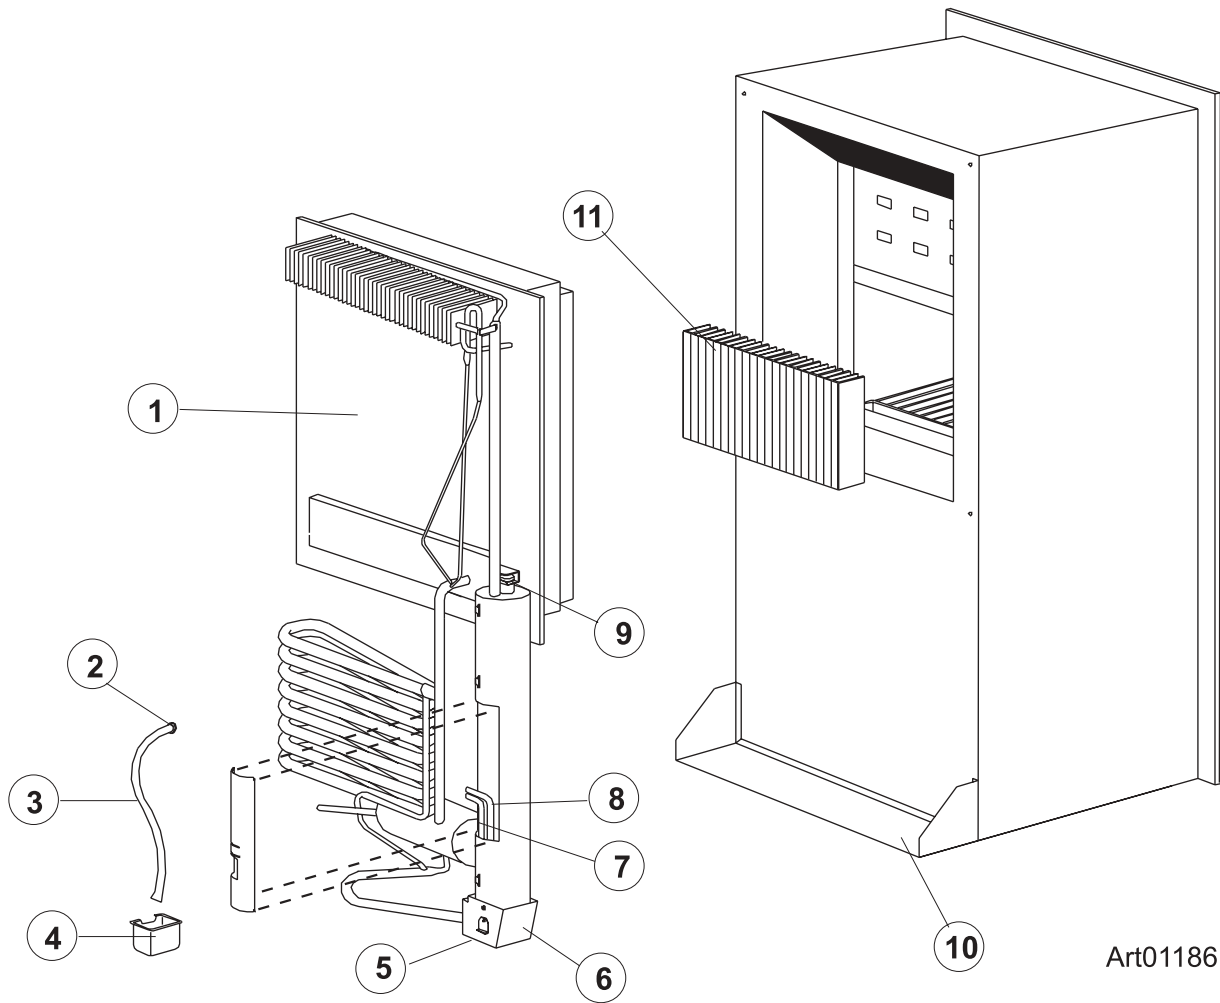

CABINET ASSEMBLY - REAR VIEW - COOLING UNIT AREA - 900 SERIES

Art01186

NO.	PART #	DESCRIPTION	96	96IM	98	98IM
1	632307	NSC SYSTEM PACK-COOLING UNIT (BACKER HEATER)	X	X		
	632314	NSC SYSTEM PACK-COOLING UNIT (BACKER HEATER)			X	X
NS	618111	BAFFLE DIFFUSER/WIRE ASSY-COOLING UNIT (NOT SHOWN)	X	X	X	X
2	61505122	HOSE CLAMP	X	X	X	X
3	618217	DRAIN HOSE-26" (USE 622390)	X	X		
	618242	DRAIN HOSE-32" (USE 622391)			X	X
4	61710922	DRIP CUP-REAR/METAL (USE 622546)	X	X	X	X
5	61712637	COVER ASSY-BURNER BOX	X	X	X	X
6	61695322	BASE-BURNER BOX	X	X	X	X
7	621702	HEATER-AC/96 SERIES (COOLING UNIT SERIAL# 11231023 & BELOW)	X	X		
		HEATER-AC/98 SERIES (COOLING UNIT SERIAL# 11232007 & BELOW)			X	X
	630811	HEATER-AC/BACKER/96 SERIES (COOLING UNIT SERIAL# 11231024 & ABOVE)	X	X		
		HEATER-AC/BACKER/98 SERIES (COOLING UNIT SERIAL# 11232008 & ABOVE)			X	X
8	626832	HEATER-DC/96 SERIES (COOLING UNIT SERIAL# 11231023 & BELOW)	EG3	EG3		
		HEATER-DC/98 SERIES (COOLING UNIT SERIAL# 11232007 & BELOW)			EG3	EG3
	630812	HEATER-DC/BACKER/96 SERIES (COOLING UNIT SERIAL# 11231024 & ABOVE)	EG3	EG3		
		HEATER-DC/BACKER/98 SERIES (COOLING UNIT SERIAL# 11232008 & ABOVE)			EG3	EG3
9	61695022	CAP-HEAT DEFLECTOR	X	X	X	X
10	61586722	BRACE-CABINET/BACK	X	X	X	X
11	61686823	FINS	X	X	X	X