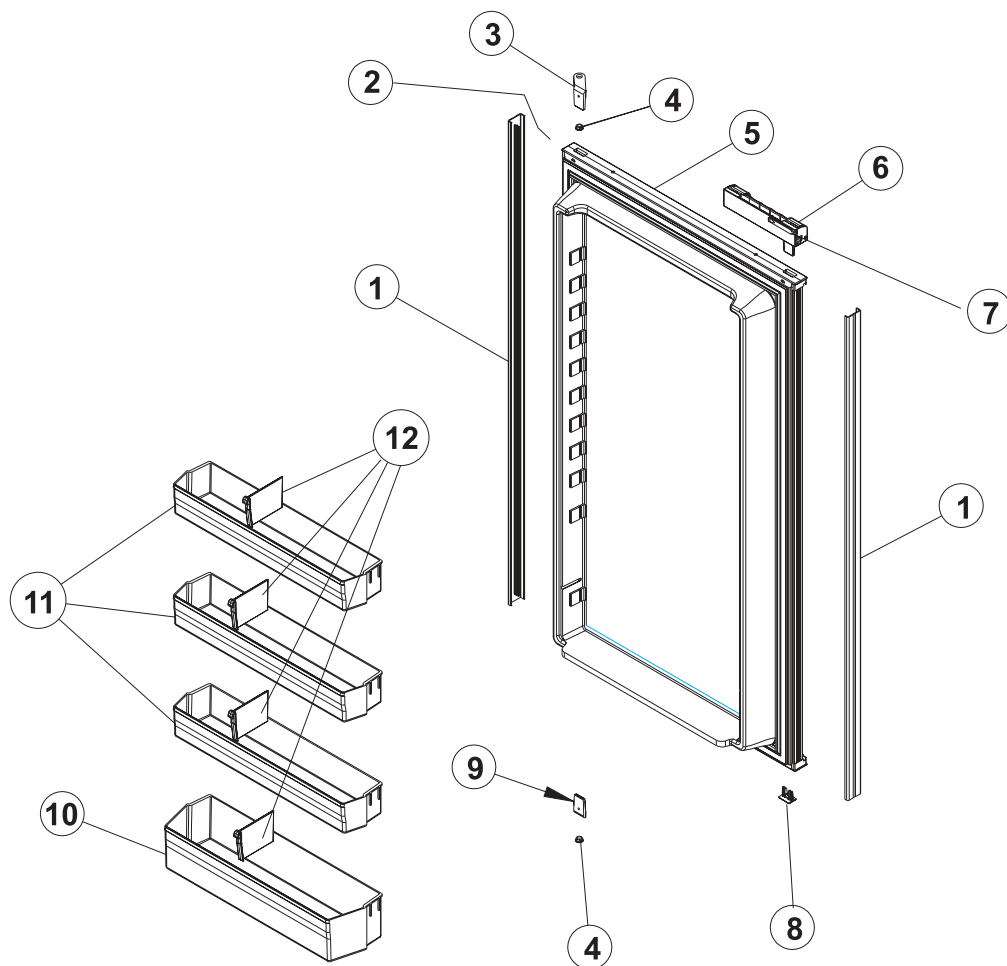

# DOOR - LOWER (FRESH FOOD) - 900 SERIES

ART01184

NO.	PART #	DESCRIPTION	96	96IM	98	98IM
1	618132	PANEL RETAINER-LOWER DOOR	X	X		
	618129	PANEL RETAINER-LOWER DOOR			X	X
2	619569	BOLT-CAP SHOULDER/TORX HEAD	X	X	X	X
3	618511	HINGE-DOOR SIDE/TOP RH/BTM LH/BLACK	X	X	X	X
4	618144	HINGE BUSHING-DOOR HINGE/BLACK	X	X	X	X
5	618210	DOOR LINER ASSY-LOWER/6 FT/GRAY DOOR GASKET	X	X		
	620077	DOOR LINER ASSY-LOWER/6 FT/WHITE DR GASKET (USE 619629)	X	X		
	618270	DOOR LINER ASSY-LOWER/8 FT/GRAY DOOR GASKET (USE 630255)			X	X
	620081	DOOR LINER ASSY-LOWER/8 FT/WHITE DR GASKET (USE 619631)			X	X
6	618230	DOOR HANDLE ASSY-LOWER DOOR/RH SWING/BLACK (USE 619573)	X	X	X	X
7	618119	STORAGE LATCH-DOOR/BLACK (USE 619648)	X	X	X	X
8	618160	CAP-HINGE PLUG/BLACK	X	X	X	X
9	618510	HINGE-DOOR SIDE/TOP LH/BTM RH/BLACK	X	X	X	X
10	619005	BIN-DOOR SHELF/LARGE/CLEAR	X	X	X	X
11	619006	BIN-DOOR SHELF/SMALL/CLEAR	X	X	X	X
12	619008	DIVIDER-DOOR BIN/CLEAR	X	X	X	X