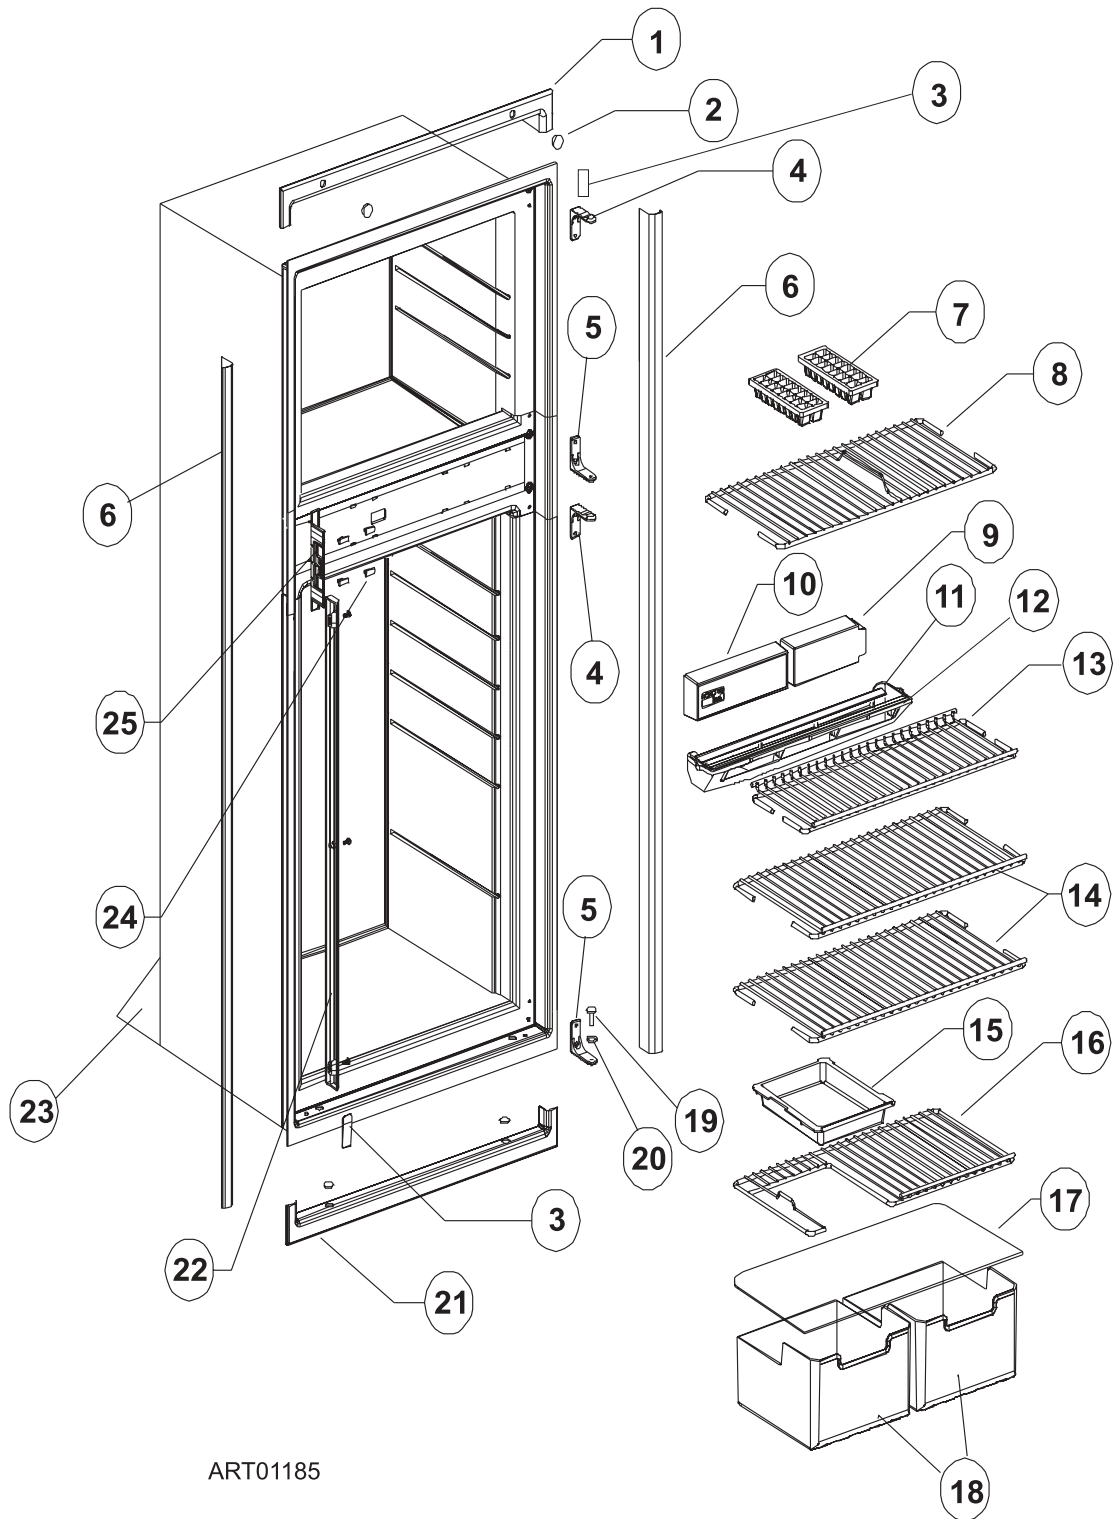

CABINET ASSEMBLY - FRONT VIEW - 900 SERIES

CABINET ASSEMBLY - FRONT VIEW - 900 SERIES

NO.	PART #	DESCRIPTION	96	96IM	98	98IM
1	618124	TRIM PIECE-CABINET/TOP/WITHOUT BRASS INSERTS	X	X	X	X
	619687	TRIM PIECE ASSY-TOP/WITH INSERTS/BLACK (USE 622319)	X	X	X	X
2	618170	HOLE PLUG-FOR TOP TRIM PIECE/BLACK	X	X	X	X
3	618171	COVER-HINGE HOLE/WHITE/2 POINT	X	X	X	X
	619301	COVER-HINGE HOLE/WHITE/3 POINT	X	X	X	X
4	618988	HINGE-CABINET SIDE/FREEZER/SLOTTED/PAINTED	X	X	X	X
	619336	HINGE-CABINET/3 POINT/TOP LH/BTM RH/BLACK	X	X	X	X
5	618988	HINGE-CABINET SIDE/FREEZER/SLOTTED/PAINTED	X	X	X	X
	619335	HINGE-CABINET/3 POINT/TOP RH/BTM LH/BLACK	X	X	X	X
6	618133	TRIM PIECE-CABINET/SIDE/6' (USE 622295)	X	X		
	618134	TRIM PIECE-CABINET/SIDE/8' (USE 622296)			X	X
7	61630422	ICE CUBE TRAY-PLASTIC	X		X	
8	618172	SHELF-WIRE/FREEZER (USE 620249)	X	X	X	X
9	618112	FRONT BOX	X	X	X	X
10	618245	CONTROL ASSY-OPTICAL/900 SERIES (USE 625386 FOR EG2/ 625387 FOR EG3)	X	X	X	X
11	618176	LOUVER-DRIP TRAY/WHITE (USE 623250)	X	X	X	X
12	618137	DRIP TRAY-INSIDE (USE 623250)	X	X	X	X
13	618239	SHELF-WIRE/SHORT (USE 632448)	X	X	X	X
14	618114	SHELF-WIRE/FULL (USE 632449)	X	X	X	X
15	617756	TRAY-SHELF/WHITE/CUT OUT	X	X	X	X
16	618177	SHELF-WIRE/CUT OUT (USE 632447)	X	X	X	X
17	618158	CRISPER COVER-GLASS SHELF	X	X	X	X
18	619007	BIN-ICE/CRISPER/CLEAR	X	X	X	X
19	618145	HINGE PIN-DOOR	X	X	X	X
20	618144	HINGE BUSHING-DOOR HINGE/BLACK	X	X	X	X
21	618136	TRIM PIECE-CABINET/BOTTOM (USE 622323)	X	X	X	X
22	618181	RETAINER-SHELF	X	X	X	X
23	61586722	BRACE-CABINET/BACK	X	X	X	X
24	618184	PLUG-FACADE/BLACK	X	X	X	X
	619381	HOLE PLUG-DIVIDER/BLACK	X	X	X	X
25	618167	STRIKE PLATE-BLACK	X	X	X	X