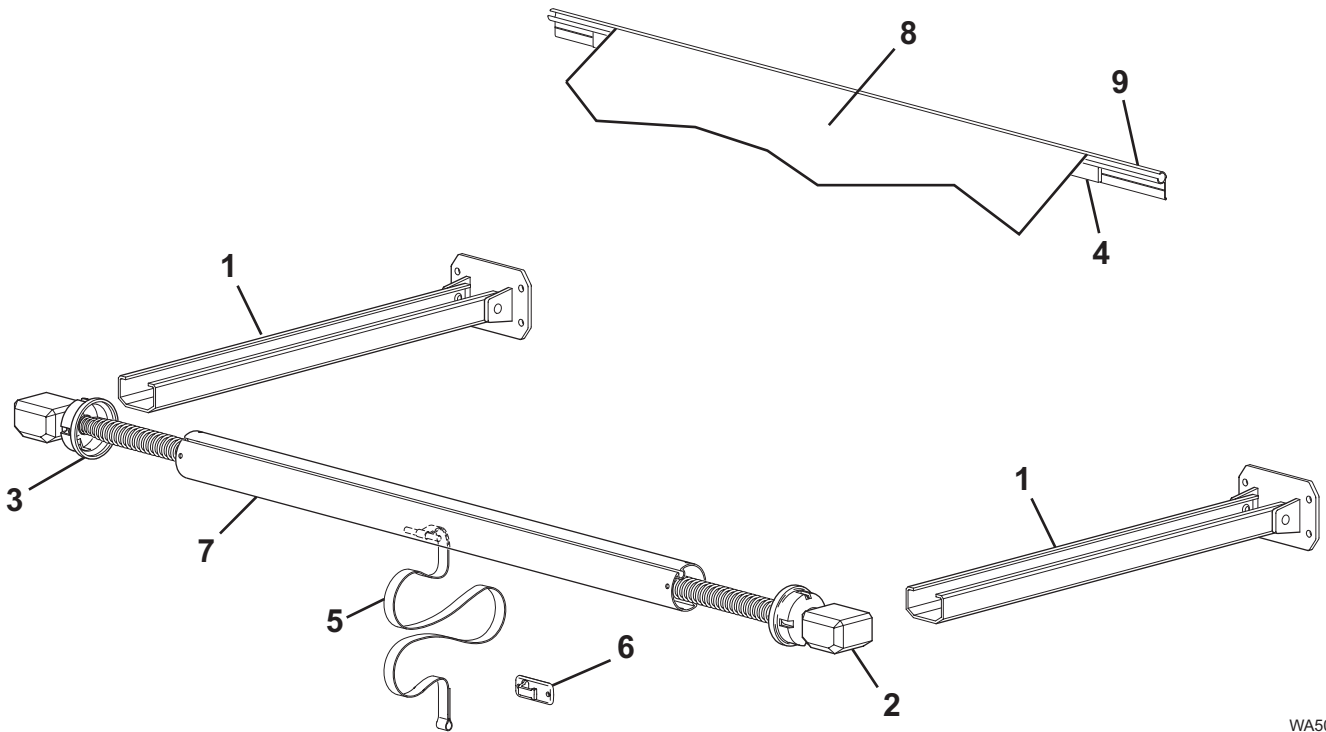

# WINDOW AWNING ILLUSTRATED PARTS LIST

WA501

Item	Part Number	Description			Notes
1	610100	Arm Assembly	Standard	Satin/Black	
	610102		Standard	Cameo/Black	
	610105		Standard	White/Black	
	610155		Standard	White/White	
	610100XL		XL	Satin/Black	
	610102XL		XL	Cameo/Black	
	610105XL		XL	White/Black	
	610155XL		XL	White/White	
2	610000XXX 610004XXX 610008XXX	Spring Assy, RH, Vinyl	Standard	XL	
			3' thru 8'	3' thru 6.5'	
			9' thru 12'	7' thru 12'	
	610002XXX 610006XXX 610010XXX	Spring Assy, RH, Acrylic	Standard	XL	
			3' thru 8'	3' thru 6.5'	
			9' thru 12'	7' thru 12'	
3	610001XXX 610005XXX 610009XXX	Spring Assy, LH, Vinyl	Standard	XL	
			3' thru 8'	3' thru 6.5'	
			9' thru 12'	7' thru 12'	
	610003XXX 610007XXX 610011XXX	Spring Assy, LH, Acrylic	Standard	XL	
			3' thru 8'	3' thru 6.5'	
			9' thru 12'	7' thru 12'	
4	R040198	Bumper Pad			
5	901012	Pull Strap, 27"		Standard	
	R022406-044	Pull Strap, 44"		XL	
6	901044	Pull Strap Catch		Black	
	901044W	Pull Strap Catch		White	
7		Roller Tube	See Hardware and Accessories		
8		Canopy Only	Refer to Canopy Order Form		
9		Awning Rail	See Hardware and Accessories		

Notes: 1. XXX = Color; xxx = Length