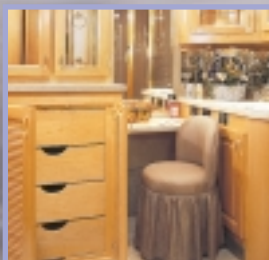

ONE COACH AT A TIME.