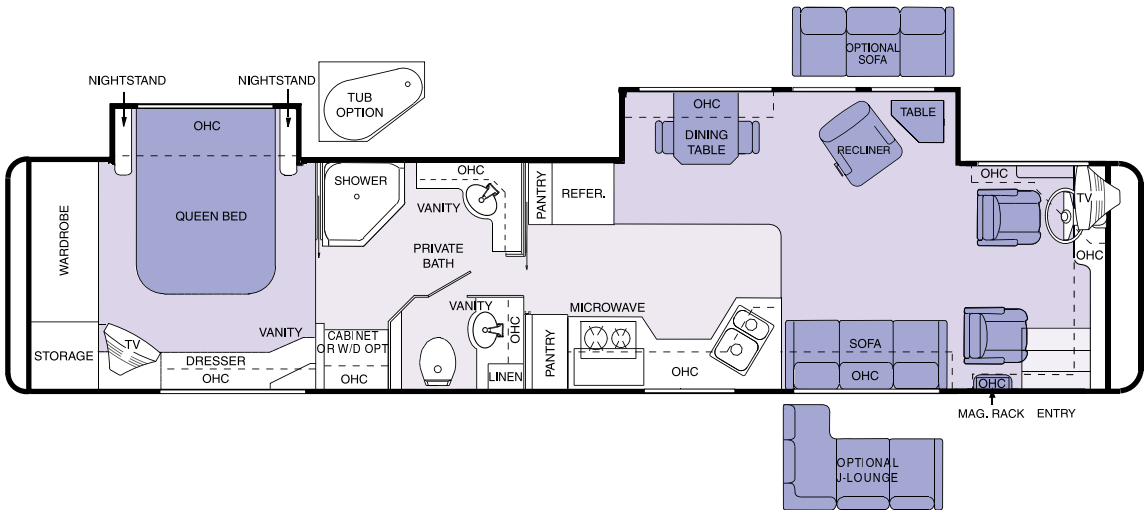

# CONTESSA FLOORPLANS

38 VENICE

40 CAPRI

40 TUSCANY

40 MILAN

40 NAPLES FRONT ENTRY

40 NAPLES SIDE ENTRY