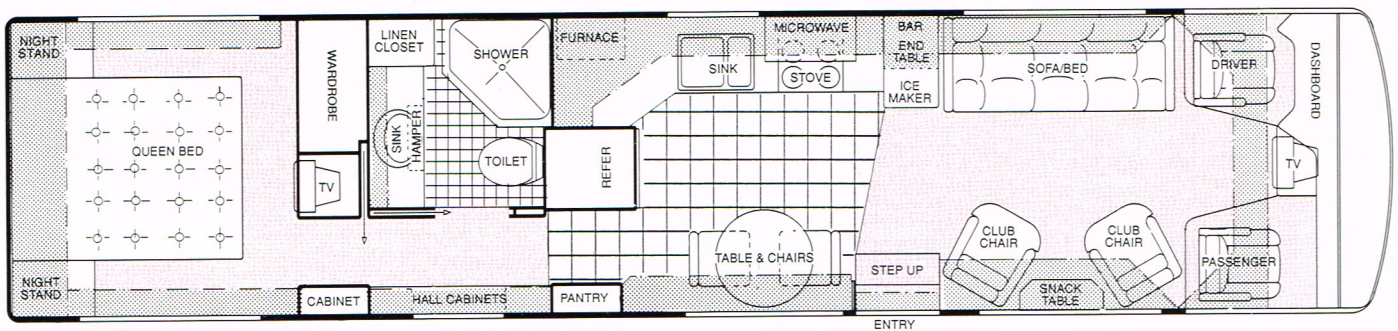

Once again with feeling! Florentine with walnut wood

JUBILEE

KITCHEN

Full Parquet Flooring
 Mini Blinds
 8 cu. ft. Refrigerator
 3-Way Automatic Energy Selector
 Raised Wood Panel Face
 Ice Maker
 Raised Wood Panel Face
 Four-Burner Range
 Microwave/Convection Oven
 Lighted Range Hood w/Fan
 Large Stainless Steel Double Sink w/Corian Cover
 Corian Countertop and Backsplash
 Built-In Trash Container Rack
 LP Gas Direct Spark Ignition Water Heater
 Dual Water Filtration System
 Water Pump w/Accumulator Tank for Consistent Pressure

Thermostatically Controlled Ventilator Fan (3-Speed)
 110V Fluorescent Ceiling Light Fixture
 Pantry
 Solid Oak Dinette Table
 2 Fabric Covered Oak Chairs ✕
 12V Light Under Cabinets
 110V Decorative Dining Light
 Bar Cabinet w/Crystal
 Remote Switch Package Includes
 Generator Start & Preheat
 Water Heater
 Water Pump
 Water Fill w/Automatic Shut-Off Valve
 Fresh Water Storage Heat Tape Switch
 GFI Protected 110V Receptacles